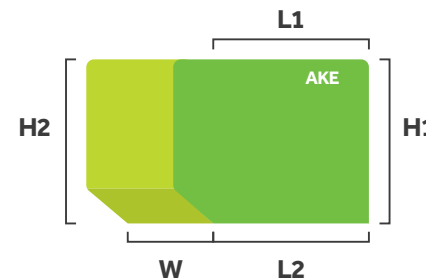

Compartment 1

Compartment 2

Compartment 3

Compartment 4

Compartment 5

Use: A330
Internal dimensions of the top:
 L 410 cm, W 243 cm, H 110 cm
Internal dimensions of the base:
 L 317 cm, W 243 cm, H 160 cm
Storage volume: 11 m³
Maximum weight: 4,968 kg
Tare weight: 135 kg

Use: A330
Internal dimensions of the top:
 L 307 cm, W 213 cm, H 160 cm
Maximum volume: 10,2 m³
Maximum weight (A340):
 4,626 kg
Tare weight: 135 kg

Use: A330
Internal dimensions of the top:
 L 193 cm, W 156 cm, H 115 cm
Internal dimensions of the base:
 L 144 cm, W 142 cm
Dimensions of the door:
 L 144 cm, H 160 cm
Storage volume: 4,4 m³
Maximum weight: 1,497 kg
Tare weight: 90 kg