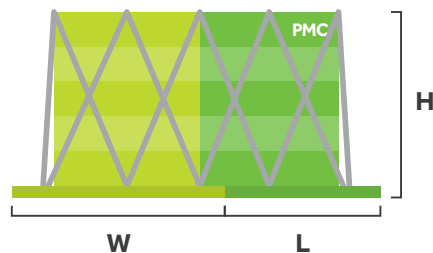

Cargo Specs

A330-200

tapcargo.com

AIR CARGO
Everything Delivered

A330-200 Belly full capacity

Forward hold
Max: 18,869 Kg

Rear hold
Max: 14,832 Kg

Bulk
Max: 3,468 Kg

Compartment 1

Compartment 2

Compartment 3

Compartment 4

Compartment 5

Use: A330
Internal dimensions of the top:
 L 410 cm, W 243 cm, H 110 cm
Internal dimensions of the base:
 L 317 cm, W 243 cm, H 160 cm
Storage volume: 11 m³
Maximum weight: 4,968 kg
Tare weight: 135 kg

Use: A330
Internal dimensions of the top:
 L 307 cm, W 213 cm, H 160 cm
Maximum volume: 10,2 m³
Maximum weight (A340):
 4,626 kg
Tare weight: 135 kg

Use: A330
Internal dimensions of the top:
 L 193 cm, W 156 cm, H 115 cm
Internal dimensions of the base:
 L 144 cm, W 142 cm
Dimensions of the door:
 L 144 cm, H 160 cm
Storage volume: 4,4 m³
Maximum weight: 1,497 kg
Tare weight: 90 kg