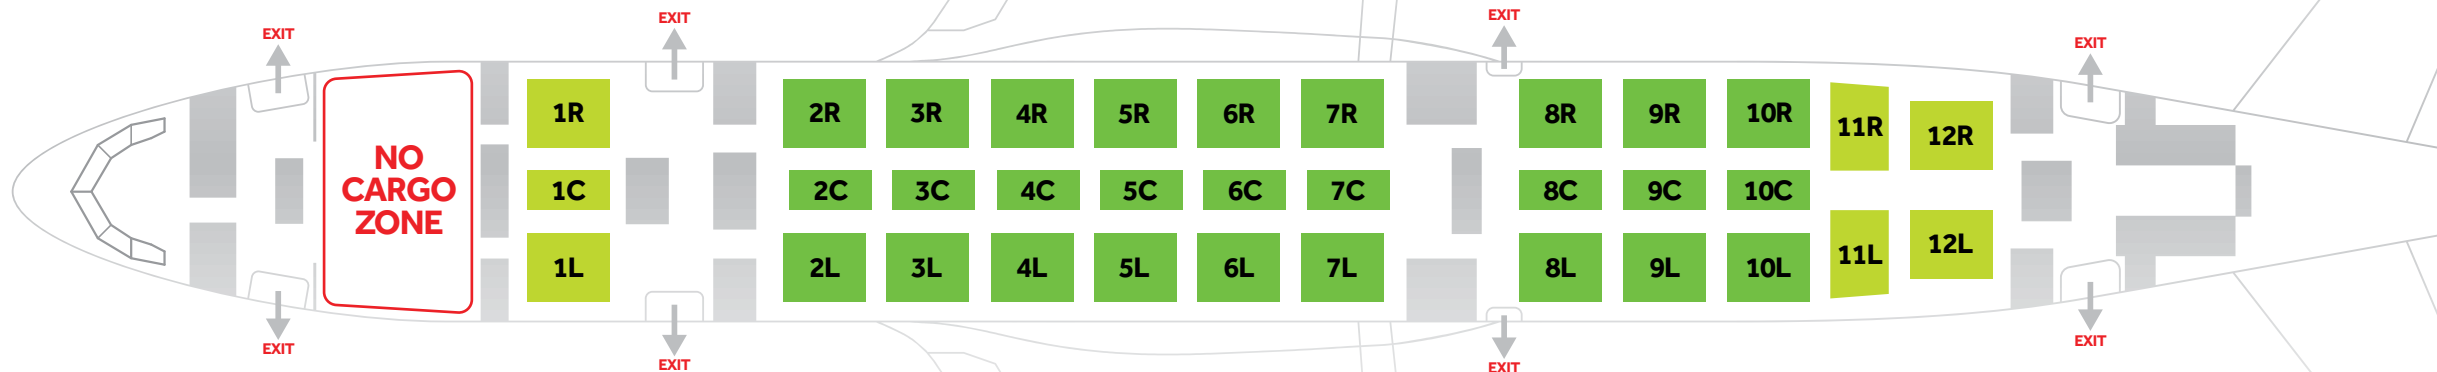

Compartment 1

Compartment 2

Compartment 3

Compartment 4

Compartment 5

Use: A330
Internal dimensions of the top:
 L 410 cm, W 243 cm, H 110 cm
Internal dimensions of the base:
 L 317 cm, W 243 cm, H 160 cm
Storage volume: 11 m³
Maximum weight: 4,968 kg
Tare weight: 135 kg

Use: A330
Internal dimensions of the top:
 L 307 cm, W 213 cm, H 160 cm
Maximum volume: 10,2 m³
Maximum weight (A340):
 4,626 kg
Tare weight: 135 kg

Use: A330
Internal dimensions of the top:
 L 193 cm, W 156 cm, H 115 cm
Internal dimensions of the base:
 L 144 cm, W 142 cm
Dimensions of the door:
 L 144 cm, H 160 cm
Storage volume: 4,4 m³
Maximum weight: 1,497 kg
Tare weight: 90 kg

ATT:
 MAXIMUM PAYLOAD AVAILABLE
 on belly 37.169 Kg depending on designated route
 and operational constrains.

The measurements shown represent the actual size of the compartments. The transported cargo may not be able to reach the maximum volume of the compartments due to the size of the boxes. Small boxes maximize volumetry.

Max weight per position depends on cargo weight, dimensions and aircraft balance conditions.

A330-200 Cabin full capacity for light conversion (Seat removal)

NUMBER OF POSITION IN CABIN	POSITIONS REFERENCE	POSITION DIMENTIONS (cm)			POSITION VOLUMES (cbm)		
		POS Lenght	POS Width	POS Height	Position size	Nbr of positions	Total
18 Positions 9 Left + 9 right	POS. 1, 2, 3, 5, 6, 7, 8, 9 LR	180 cm	150 cm	127 cm	3,4 CBM	18 Pos.	61,7 CBM
10 Positions center	POS. 1, 2, 3, 4, 5, 6, 7, 8, 9, 10C	180 cm	90 cm	127 cm	2,1 CBM	10 Pos.	20,6 CBM
2 Positions	POS 10 LR	181 cm	145 cm	127 cm	3,3 CBM	2 Pos.	6,6 CBM
2 Positions	POS 11 LR	182 cm	120 cm	127 cm	2,7 CBM	2Pos.	5,5 CBM
2 Positions	POS 12 LR	183 cm	150 cm	127 cm	3,4 CBM	2 Pos.	6,9 CBM
Each box/package on cabin can't exceed 35 Kg		Total (Max nominal, depends on box sizes)			34 Pos.	101,3 CBM	