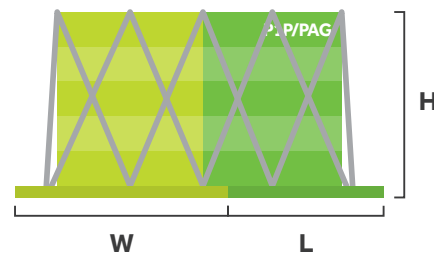

Cargo Specs

A330-200

tapcargo.com

AIR CARGO
Everything Delivered

A330-200 Belly full capacity

Forward hold
Max: 18,869 Kg

Rear hold
Max: 14,832 Kg

Bulk
Max: 3,468 Kg

Compartment 1

Compartment 2

Compartment 3

Compartment 4

Compartment 5

Use: A330
Internal dimensions of the top:
 L 410 cm, W 243 cm, H 110 cm
Internal dimensions of the base:
 L 317 cm, W 243 cm, H 160 cm
Storage volume: 11 m³
Maximum weight: 4,968 kg
Tare weight: 135 kg

Use: A330
Internal dimensions of the top:
 L 307 cm, W 213 cm, H 160 cm
Maximum volume: 10,2 m³
Maximum weight (A340):
 4,626 kg
Tare weight: 135 kg

Use: A330
Internal dimensions of the top:
 L 193 cm, W 156 cm, H 115 cm
Internal dimensions of the base:
 L 144 cm, W 142 cm
Dimensions of the door:
 L 144 cm, H 160 cm
Storage volume: 4,4 m³
Maximum weight: 1,497 kg
Tare weight: 90 kg